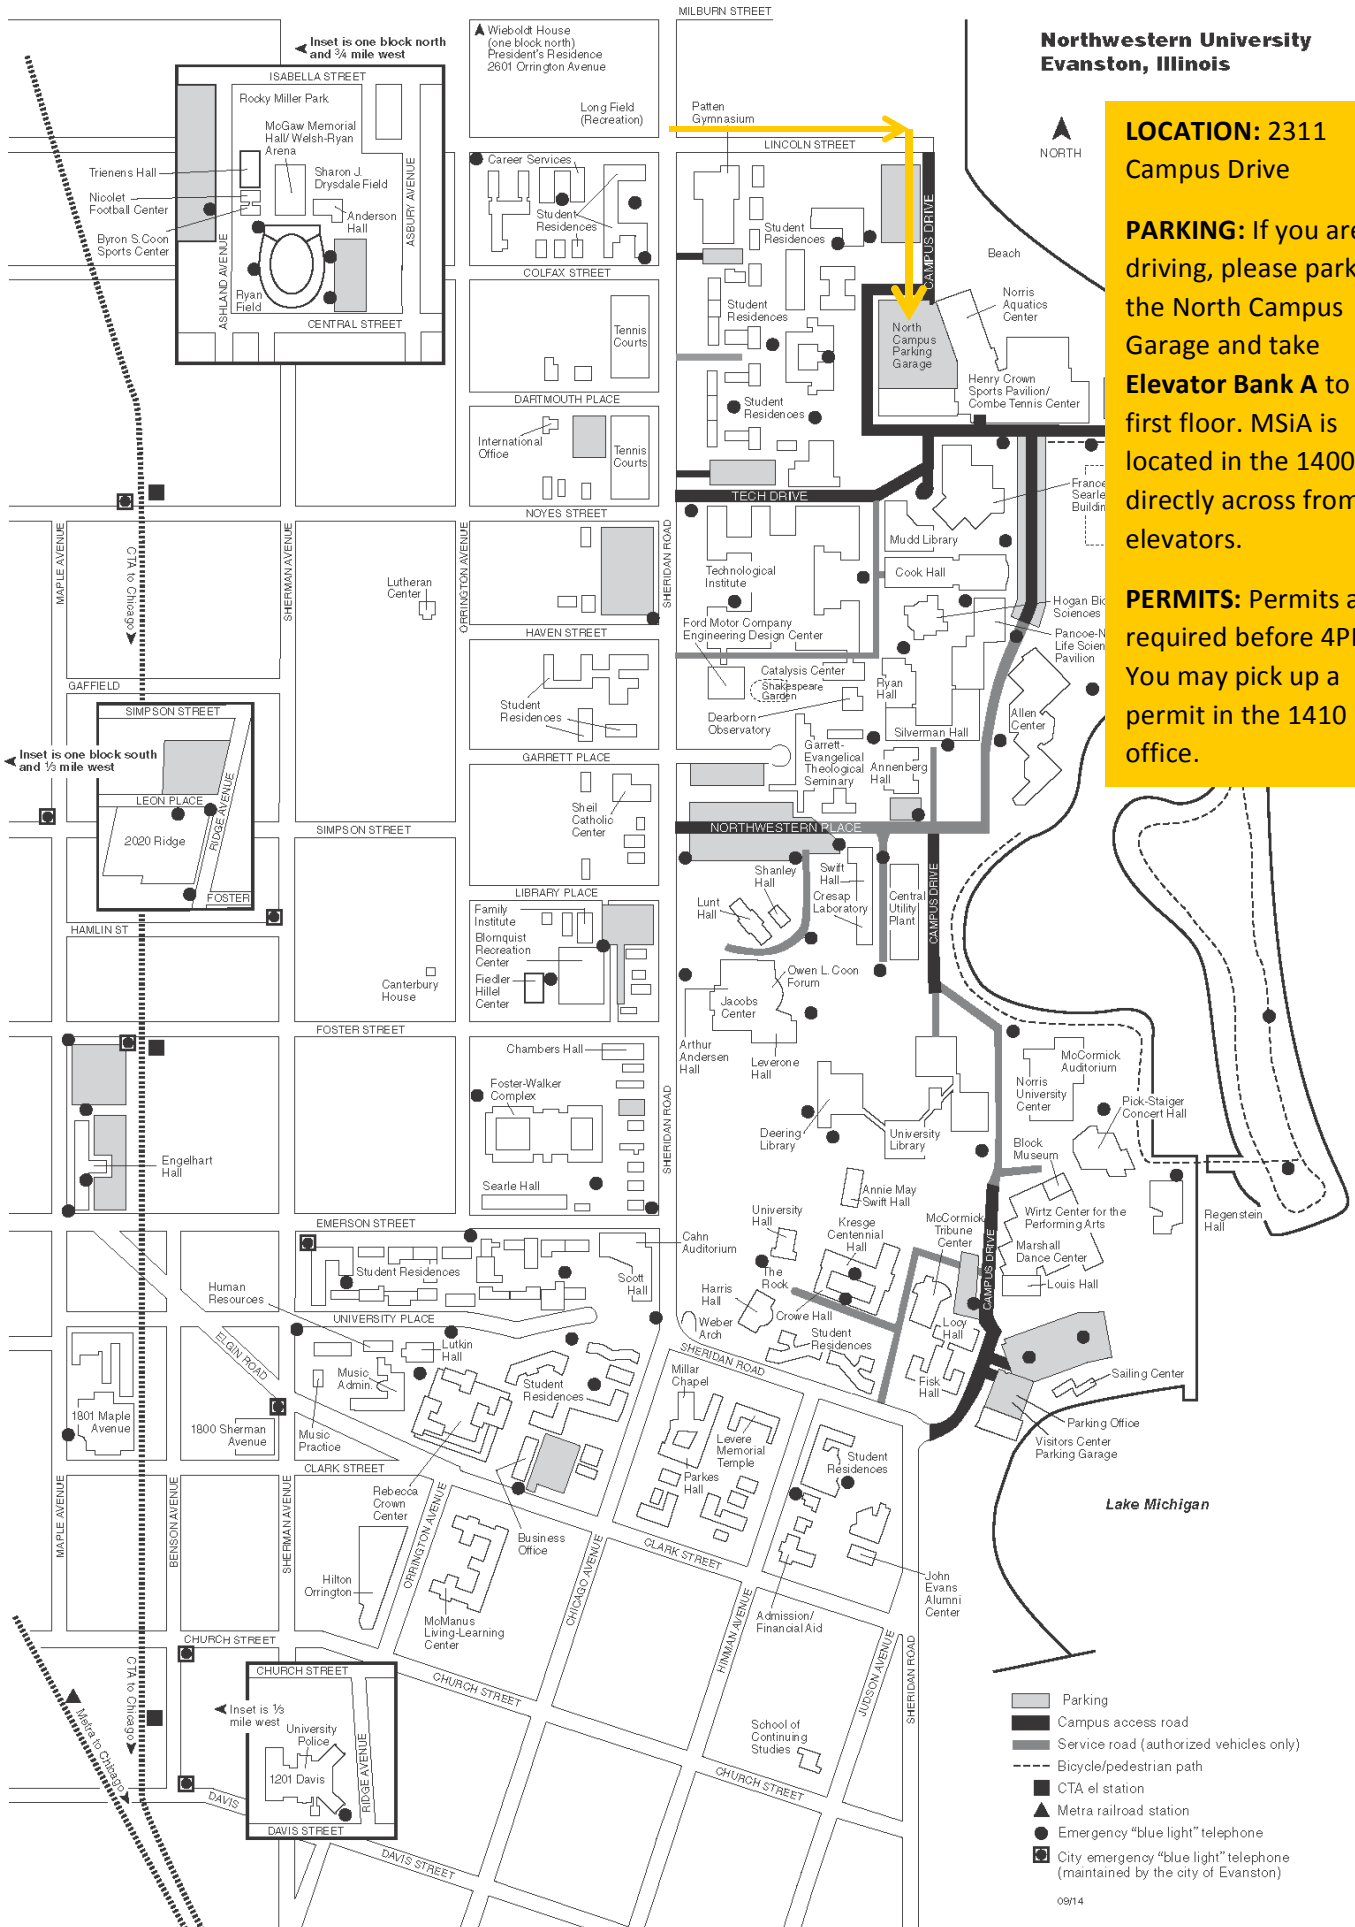

**Northwestern University
Evanston, Illinois**

LOCATION: 2311
Campus Drive

PARKING: If you are driving, please park in the North Campus Garage and take **Elevator Bank A** to the first floor. MSiA is located in the 1400 Suite directly across from the elevators.

PERMITS: Permits are required before 4PM. You may pick up a permit in the 1410 MSiA office.

- Parking
- ▬ Campus access road
- ▬ Service road (authorized vehicles only)
- - - Bicycle/pedestrian path
- CTA el station
- ▲ Metra railroad station
- Emergency "blue light" telephone
- ⊠ City emergency "blue light" telephone (maintained by the city of Evanston)